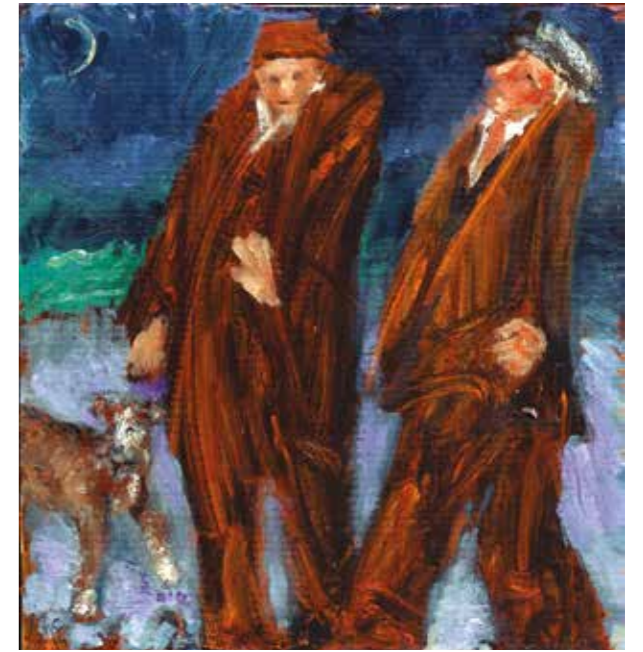

MARY EDWARDS Tumbling home from the Sailors Arms. Oils. 6.5x6ins