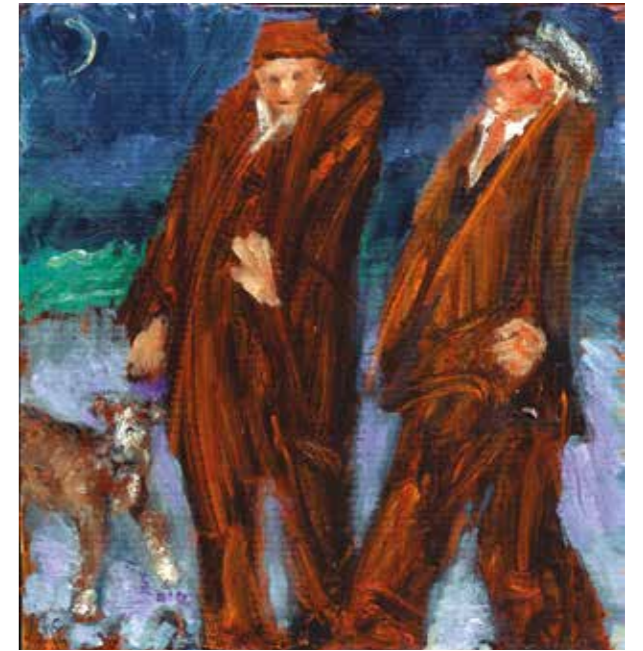

MARY EDWARDS Tumbling home from the Sailors Arms. Oils. 6.5x6ins